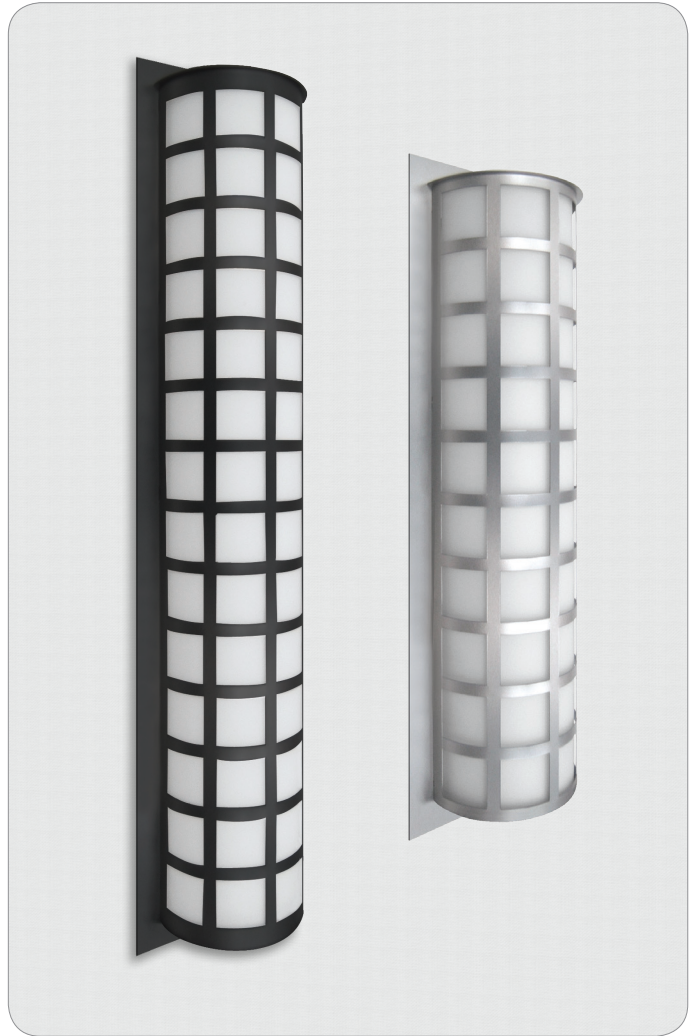

SCALA 13 / 20 / 28 / 40

METALWORKS OUTDOOR

location:
WET

SPECIFICATIONS:

DESCRIPTION

Wall-mounted heavy-gauge aluminum sconce. Four sizes available.

LAMPING

Standard: 60W A19 120V incandescent, lamp not included.

LED: 8W Replaceable LED source, 120V, dimmable, 90+ CRI, 3000°K CCT, 800 lumens, 30,000 hours, lamp included.

LED: 11W Replaceable LED source, 120V, dimmable, 80+ CRI, 3000°K CCT, 1100 lumens, 30,000 hours, lamp included. (Scala 40 only)

DIFFUSER

White impact-resistant Acrylic diffuser available in all sizes.
Satin White glass diffuser option on Scala13 and Scala20 only.

CONSTRUCTION

.080" aluminum housing and faceplate, with a bronze, black or silver powder coating. Faceplate is secured by stainless steel screws.

MOUNTING

Installs directly to a 4" octagonal outlet box, centered on fixture.
75°C supply wire required for incandescent lamping.

LABELS

UL or ETL Listed. Suitable for Wet Locations.
May be used in Interior or Exterior applications.

METALWORKS LUMINAIRES ARE ASSEMBLED WITH SHEET METAL FABRICATED AND POWDER COATED IN THE USA.

SCALA 40 SHOWN IN BLACK WITH WHITE ACRYLIC (SCALA40-WA-BK) & SCALA 28 SHOWN IN WHITE ACRYLIC (SCALA28-WA-SL)