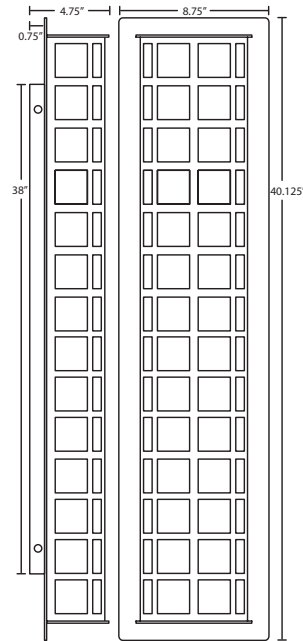

Scala 40:

FIXTURE	DIFFUSER	LAMP OPTIONS	METAL FINISH
SCALA28 Sconce	WA White Acrylic	(blank) 3x 60W A19 Incan LED 3x 8W LED 120V, dimnable	BK Black BR Bronze SL Silver

FIXTURE	DIFFUSER	LAMP OPTIONS	METAL FINISH
SCALA40 Sconce	WA White Acrylic	(blank) 3x 60W A19 Incan LED 3x 11W LED 120V, dimnable	BK Black BR Bronze SL Silver

Ex. SCALA28-SW-SL
3 Lt. Scala 28 Sconce w/ White Acrylic,
Silver Finish

Project Information: