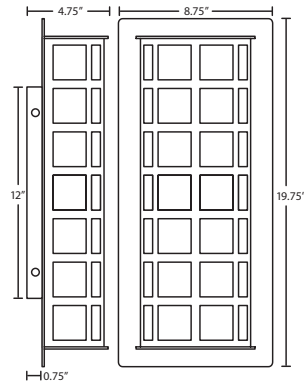

Scala 20:

FIXTURE	DIFFUSER	LAMP OPTIONS	METAL FINISH
SCALA13 Sconce	SW Satin White Glass WA White Acrylic	(blank) 1x 60W A19 Incan LED 1x 8W LED 120V, dimnable	BK Black BR Bronze SL Silver

FIXTURE	DIFFUSER	LAMP OPTIONS	METAL FINISH
SCALA20 Sconce	SW Satin White Glass WA White Acrylic	(blank) 2x 60W A19 Incan LED 2x 8W LED 120V, dimnable	BK Black BR Bronze SL Silver