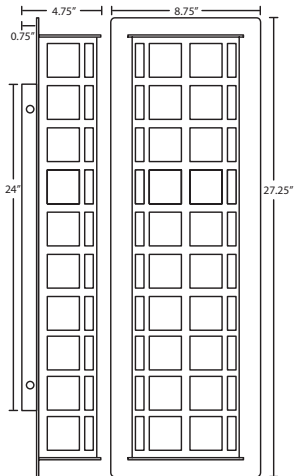

ORDERING:

FIXTURE	DIFFUSER	LAMP OPTIONS	METAL FINISH
SCALA13 Sconce	SW Satin White Glass WA White Acrylic	(blank) 1x 60W A19 Incan LED 1x 8W LED 120V, dimnable	BK Black BR Bronze SL Silver

FIXTURE	DIFFUSER	LAMP OPTIONS	METAL FINISH
SCALA20 Sconce	SW Satin White Glass WA White Acrylic	(blank) 2x 60W A19 Incan LED 2x 8W LED 120V, dimnable	BK Black BR Bronze SL Silver

Scala 28:

FIXTURE	DIFFUSER	LAMP OPTIONS	METAL FINISH
SCALA28 Sconce	WA White Acrylic	(blank) 3x 60W A19 Incan LED 3x 8W LED 120V, dimnable	BK Black BR Bronze SL Silver

FIXTURE	DIFFUSER	LAMP OPTIONS	METAL FINISH
SCALA40 Sconce	WA White Acrylic	(blank) 3x 60W A19 Incan LED 3x 11W LED 120V, dimnable	BK Black BR Bronze SL Silver

Ex. SCALA28-SW-SL
3 Lt. Scala 28 Sconce w/ White Acrylic,
Silver Finish

Project Information: